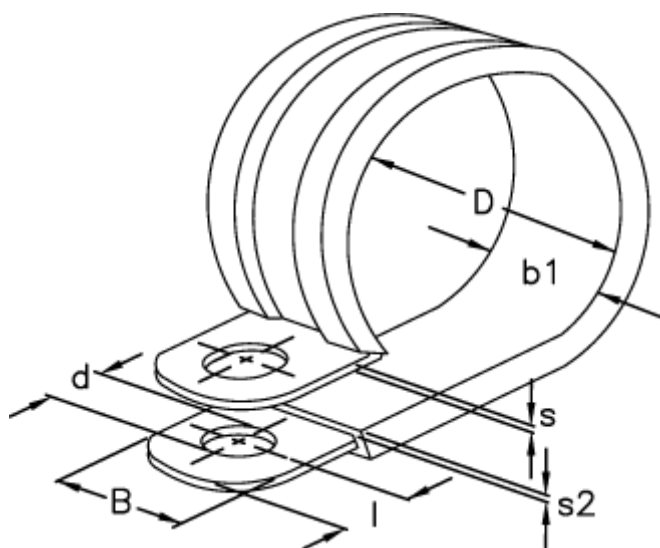

Article number: 029456112025

Description: Norma pipe retaining clip
RLGU 1. 25/12 W1

Measures

b1	= 15.0
d	= 6.4
Diameter D	= 25
l	= 6
s	= 0.8
s2	= 1.2
Width B	= 12